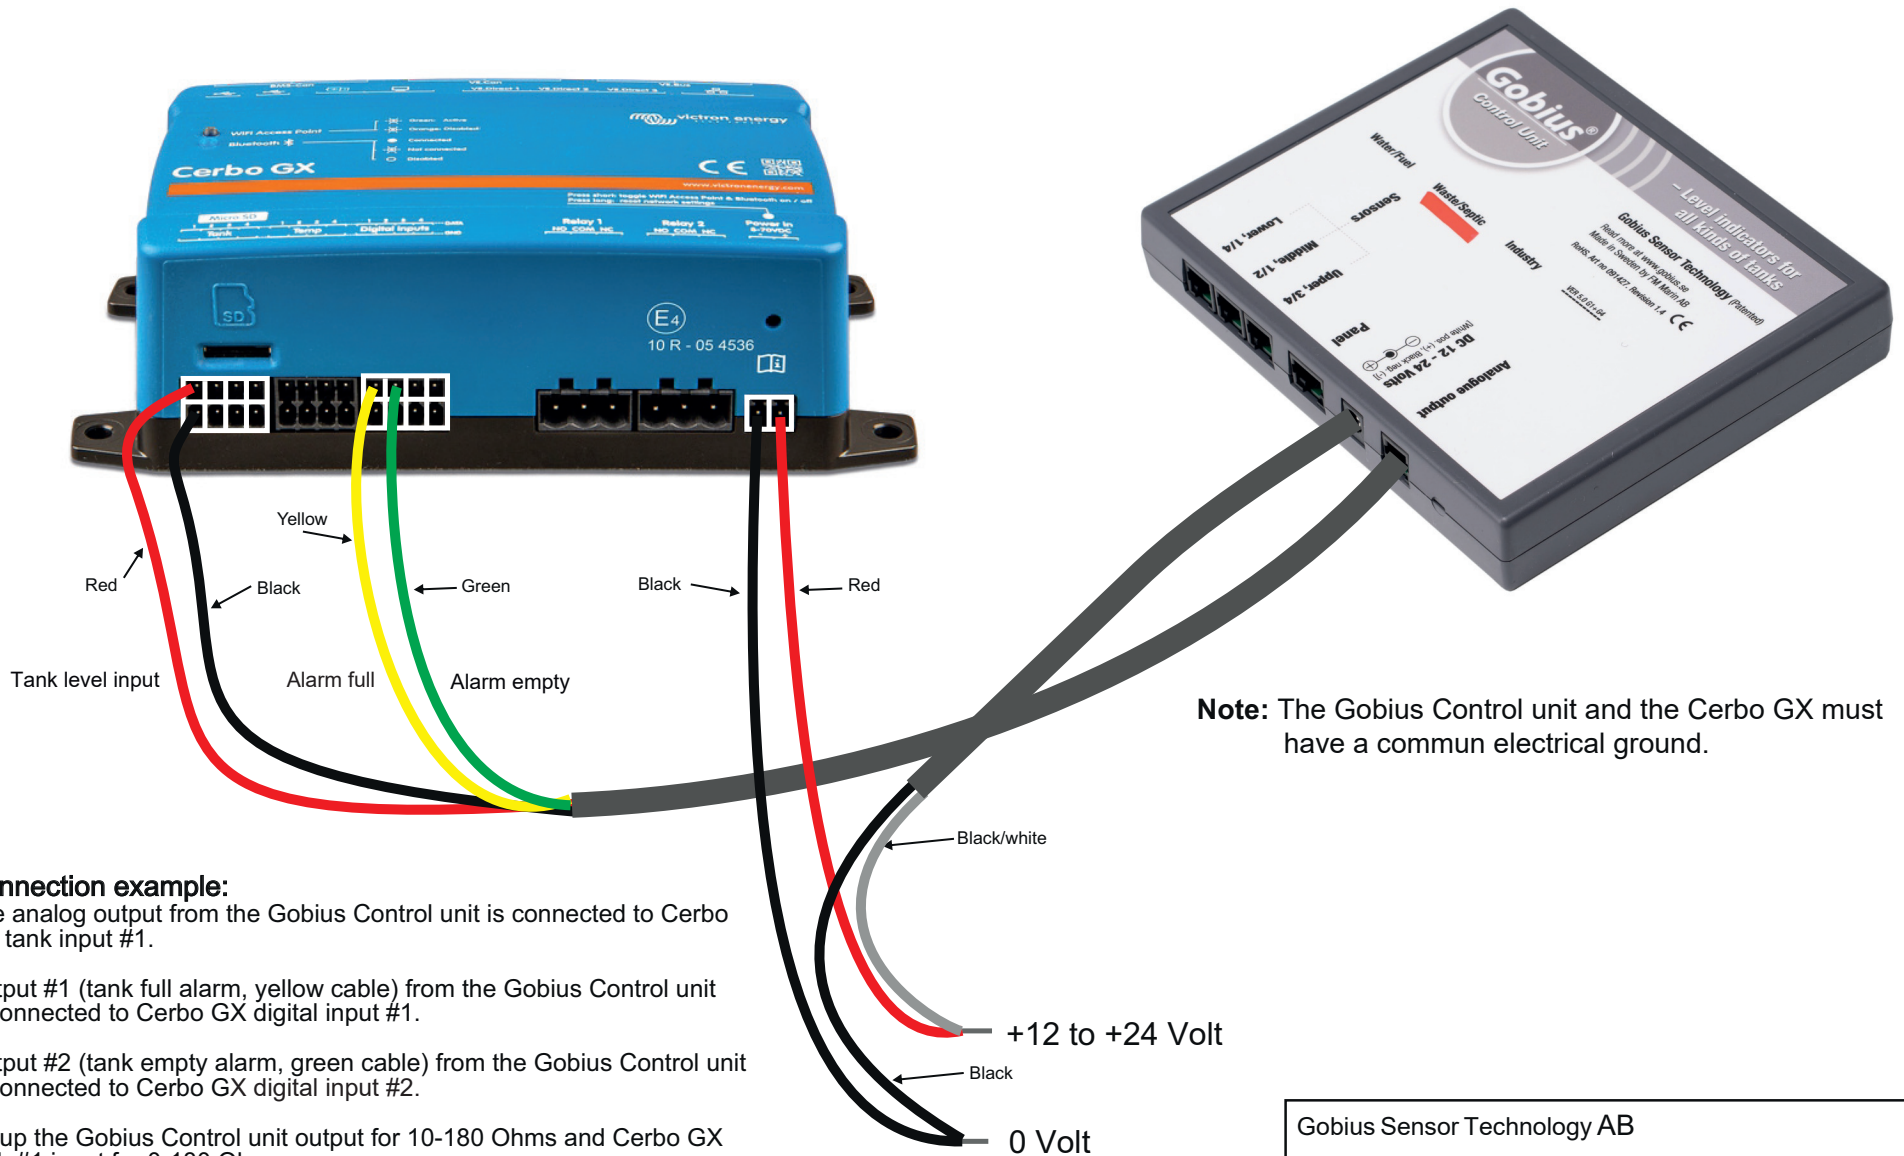

Victron Energy Cerbo GX

Gobius for waste/water/fuel and other fluids

Note: The Gobius Control unit and the Cerbo GX must have a common electrical ground.

Gobius Sensor Technology AB		
Title Connection of Gobius to Cerbo GX		
Size A4	Document Number 970440-G-GX	Rev 1
Date 2021-04-15	Sheet 1 of 1	